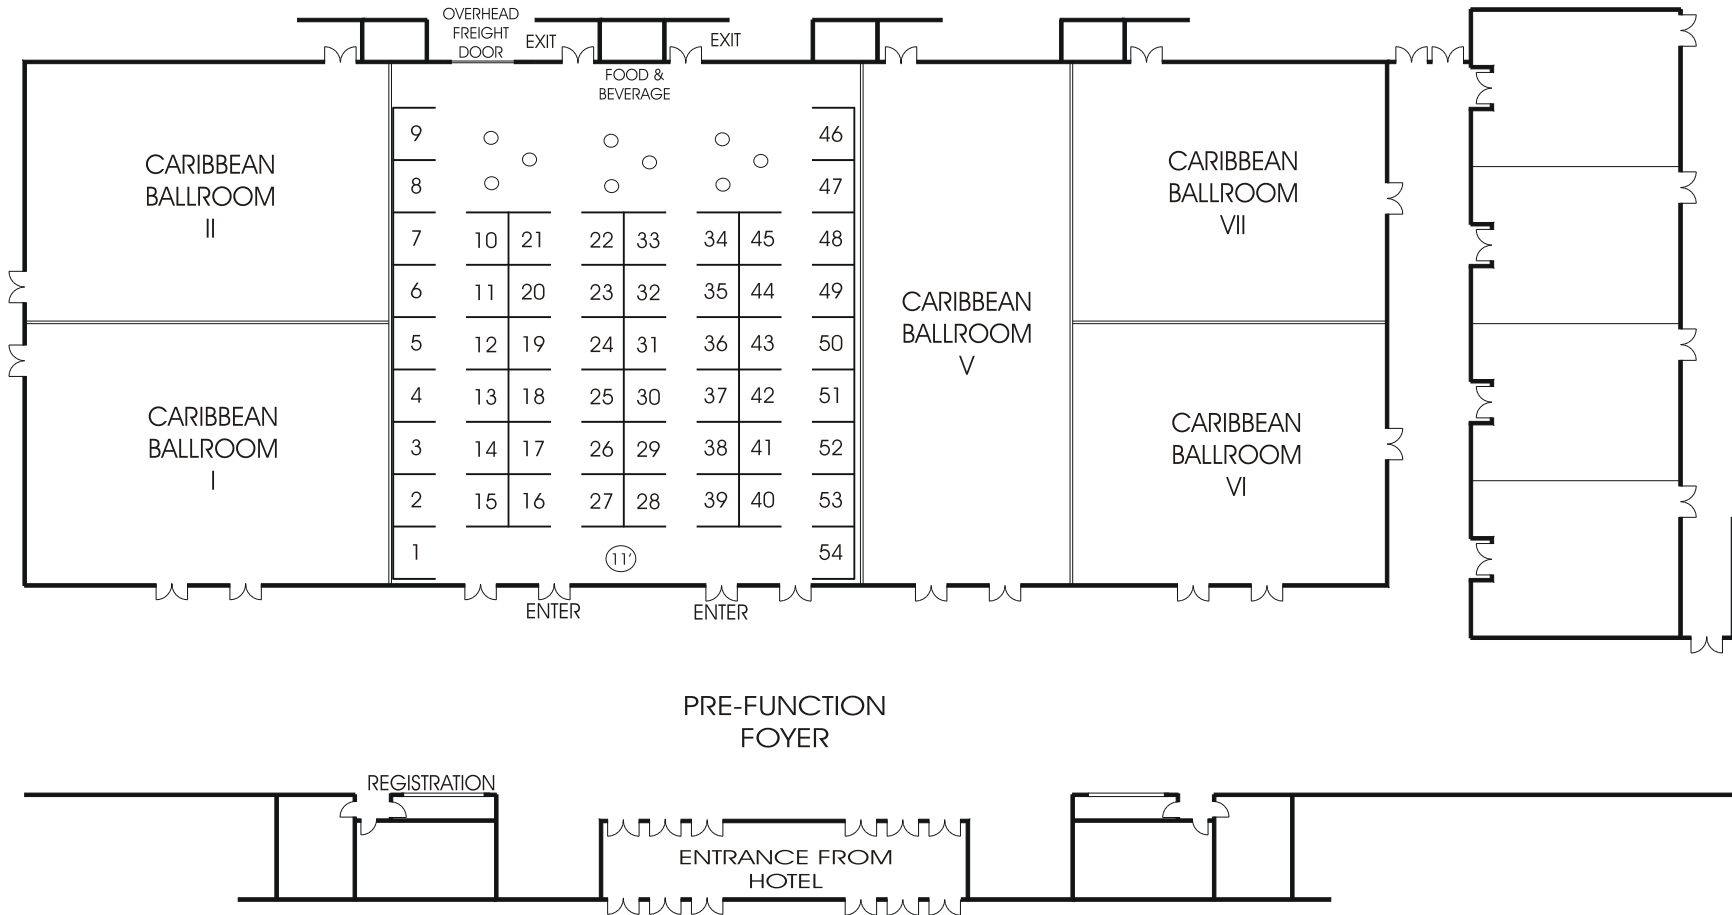

FLORIDA PHYSICAL THERAPY ASSOCIATION

SEPTEMBER 24-25, 2010

CARIBE ROYALE RESORT, ORLANDO, FLORIDA

ALL AISLES ARE 6' WIDE
UNLESS OTHERWISE NOTED

54 - 8' x 10' Booths
in the
Caribbean Ballrooms III and IV

Prepared By:
GULF COAST EXPO
Experts in Trade Show & Convention Services
8432 Sunstate Street
Tampa, FL 33634
(813) 915-8066
Original Created: 5/13/10
Revised: 5/18/10